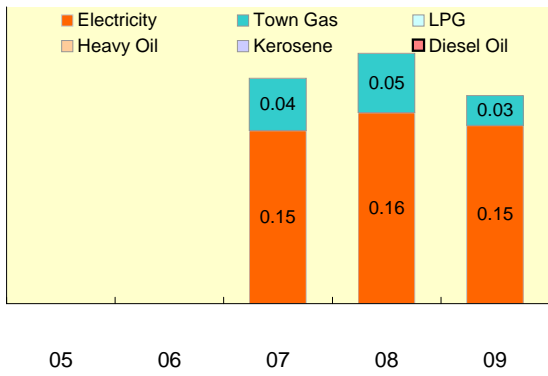

-> link to a product information web-site.

**Environmental performance data**

Year displayed in graph ex) 2009: April 1, 2008 - March 31, 2009

**Energy**

Unit: 1000kl

**CO2 Emission**

Unit: 1000t-CO2

**Calculation standards**