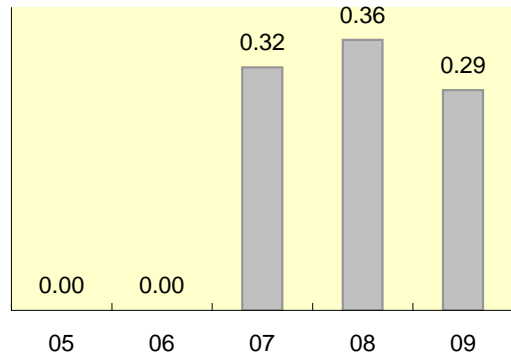

-> link to a product information web-site.

**Environmental performance data**

Year displayed in graph ex) 2009: April 1, 2008 - March 31, 2009

**Energy**

Unit: 1000kl

**CO2 Emission**

Unit: 1000t-CO2

**Calculation standards**